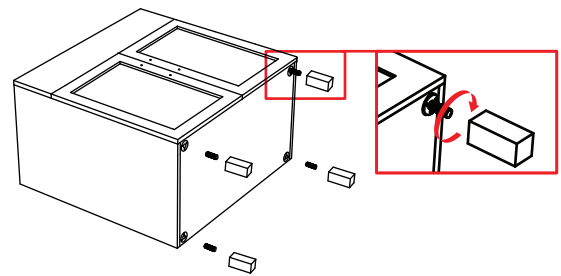

Model: Nova - 24"

Installation Instructions

Notes: We recommend that you rough-in the drain and water lines after receiving the unit.
The vanity should be installed by a professional plumber.
Drainer pipe and trap are not included.
If you experience any difficulties with this product, do not return to the point of purchase. Please contact LAVIVA directly at support@lavivaforlife.com, and we will help resolve your issue.

Part List	A(cabinet dasin)	B(cabinet)	D (pop-up)	F(screw)	G(handle)	H(screw)	I(adjust leg)
Photo							
Qty	1	1	1	4	2	4	4

Step 2

Step 3

Step 1

Step 4