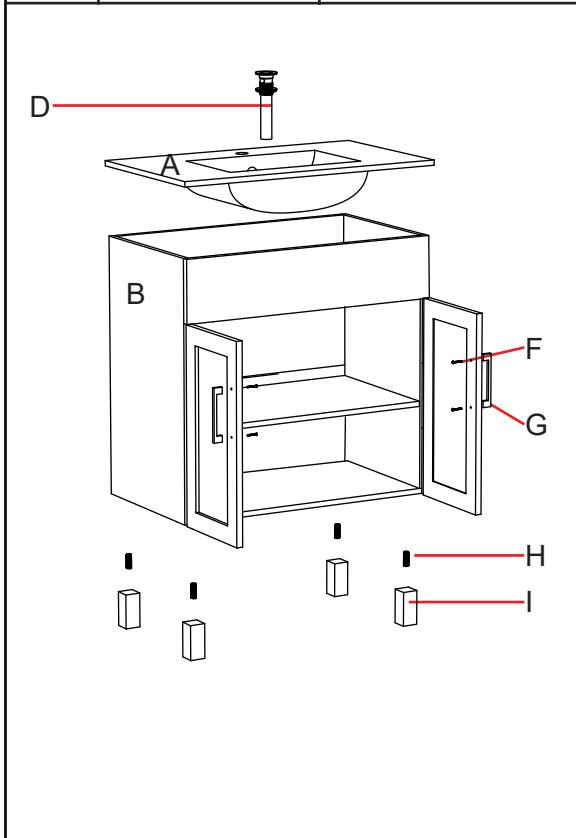

## Installation Instructions

**Notes:** We recommend that you rough-in the drain and water lines after receiving the unit.  
 The vanity should be installed by a professional plumber.  
 Drainer pipe and trap are not included.  
 If you experience any difficulties with this product, do not return to the point of purchase. Please contact LAVIVA directly at [support@lavivaforlife.com](mailto:support@lavivaforlife.com), and we will help resolve your issue.

Part List	A(cabinet dasin)	B(cabinet)	D (pop-up)	F(screw)	G(handle)	H(screw)	I(adjust leg)
Photo							
Qty	1	1	1	4	2	4	4