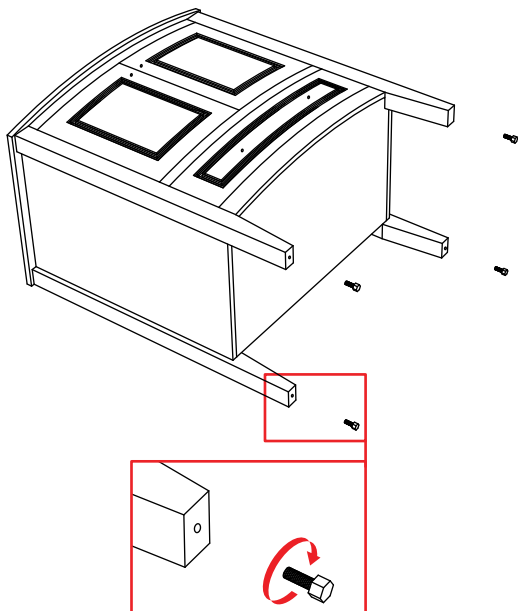

Model: Estella - 32"

Installation Instructions

Notes: We recommend that you rough-in the drain and water lines after receiving the unit.
The vanity should be installed by a professional plumber.
Drainer pipe and trap are not included.
If you experience any difficulties with this product, do not return to the point of purchase. Please contact LAVIVA directly at support@lavivaforlife.com, and we will help resolve your issue.

Part List	A (cabinet)	B (back splash)	C (pop-up)	D (screw)	E (handle)	F (adjust screw)
Photo						
Qty	1	1	1	4	4	4

Step 2

Step 1

Step 3