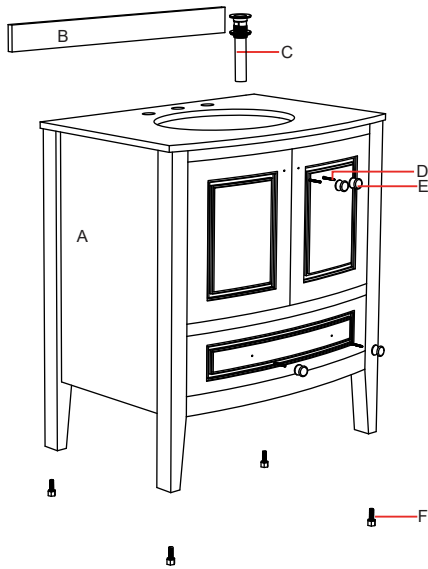

Model: Estella - 32"

Installation Instructions

Notes: We recommend that you rough-in the drain and water lines after receiving the unit.
The vanity should be installed by a professional plumber.
Drainer pipe and trap are not included.
If you experience any difficulties with this product, do not return to the point of purchase. Please contact LAVIVA directly at support@lavivaforlife.com, and we will help resolve your issue.

Part List	A (cabinet)	B (back splash)	C (pop-up)	D (screw)	E (handle)	F (adjust screw)
Photo						
Qty	1	1	1	4	4	4

Step 2

Step 1

Step 3