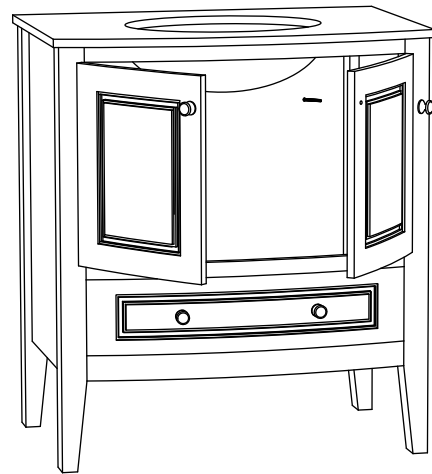

Model: Estella - 32"

Installation Instructions

Notes: We recommend that you rough-in the drain and water lines after receiving the unit.
The vanity should be installed by a professional plumber.
Drainer pipe and trap are not included.
If you experience any difficulties with this product, do not return to the point of purchase. Please contact LAVIVA directly at support@lavivaforlife.com, and we will help resolve your issue.

Part List	A (cabinet)	B (back splash)	C (pop-up)	D (screw)	E (handle)	F (adjust screw)
Photo						
Qty	1	1	1	4	4	4

Step 2

Step 1

Step 3